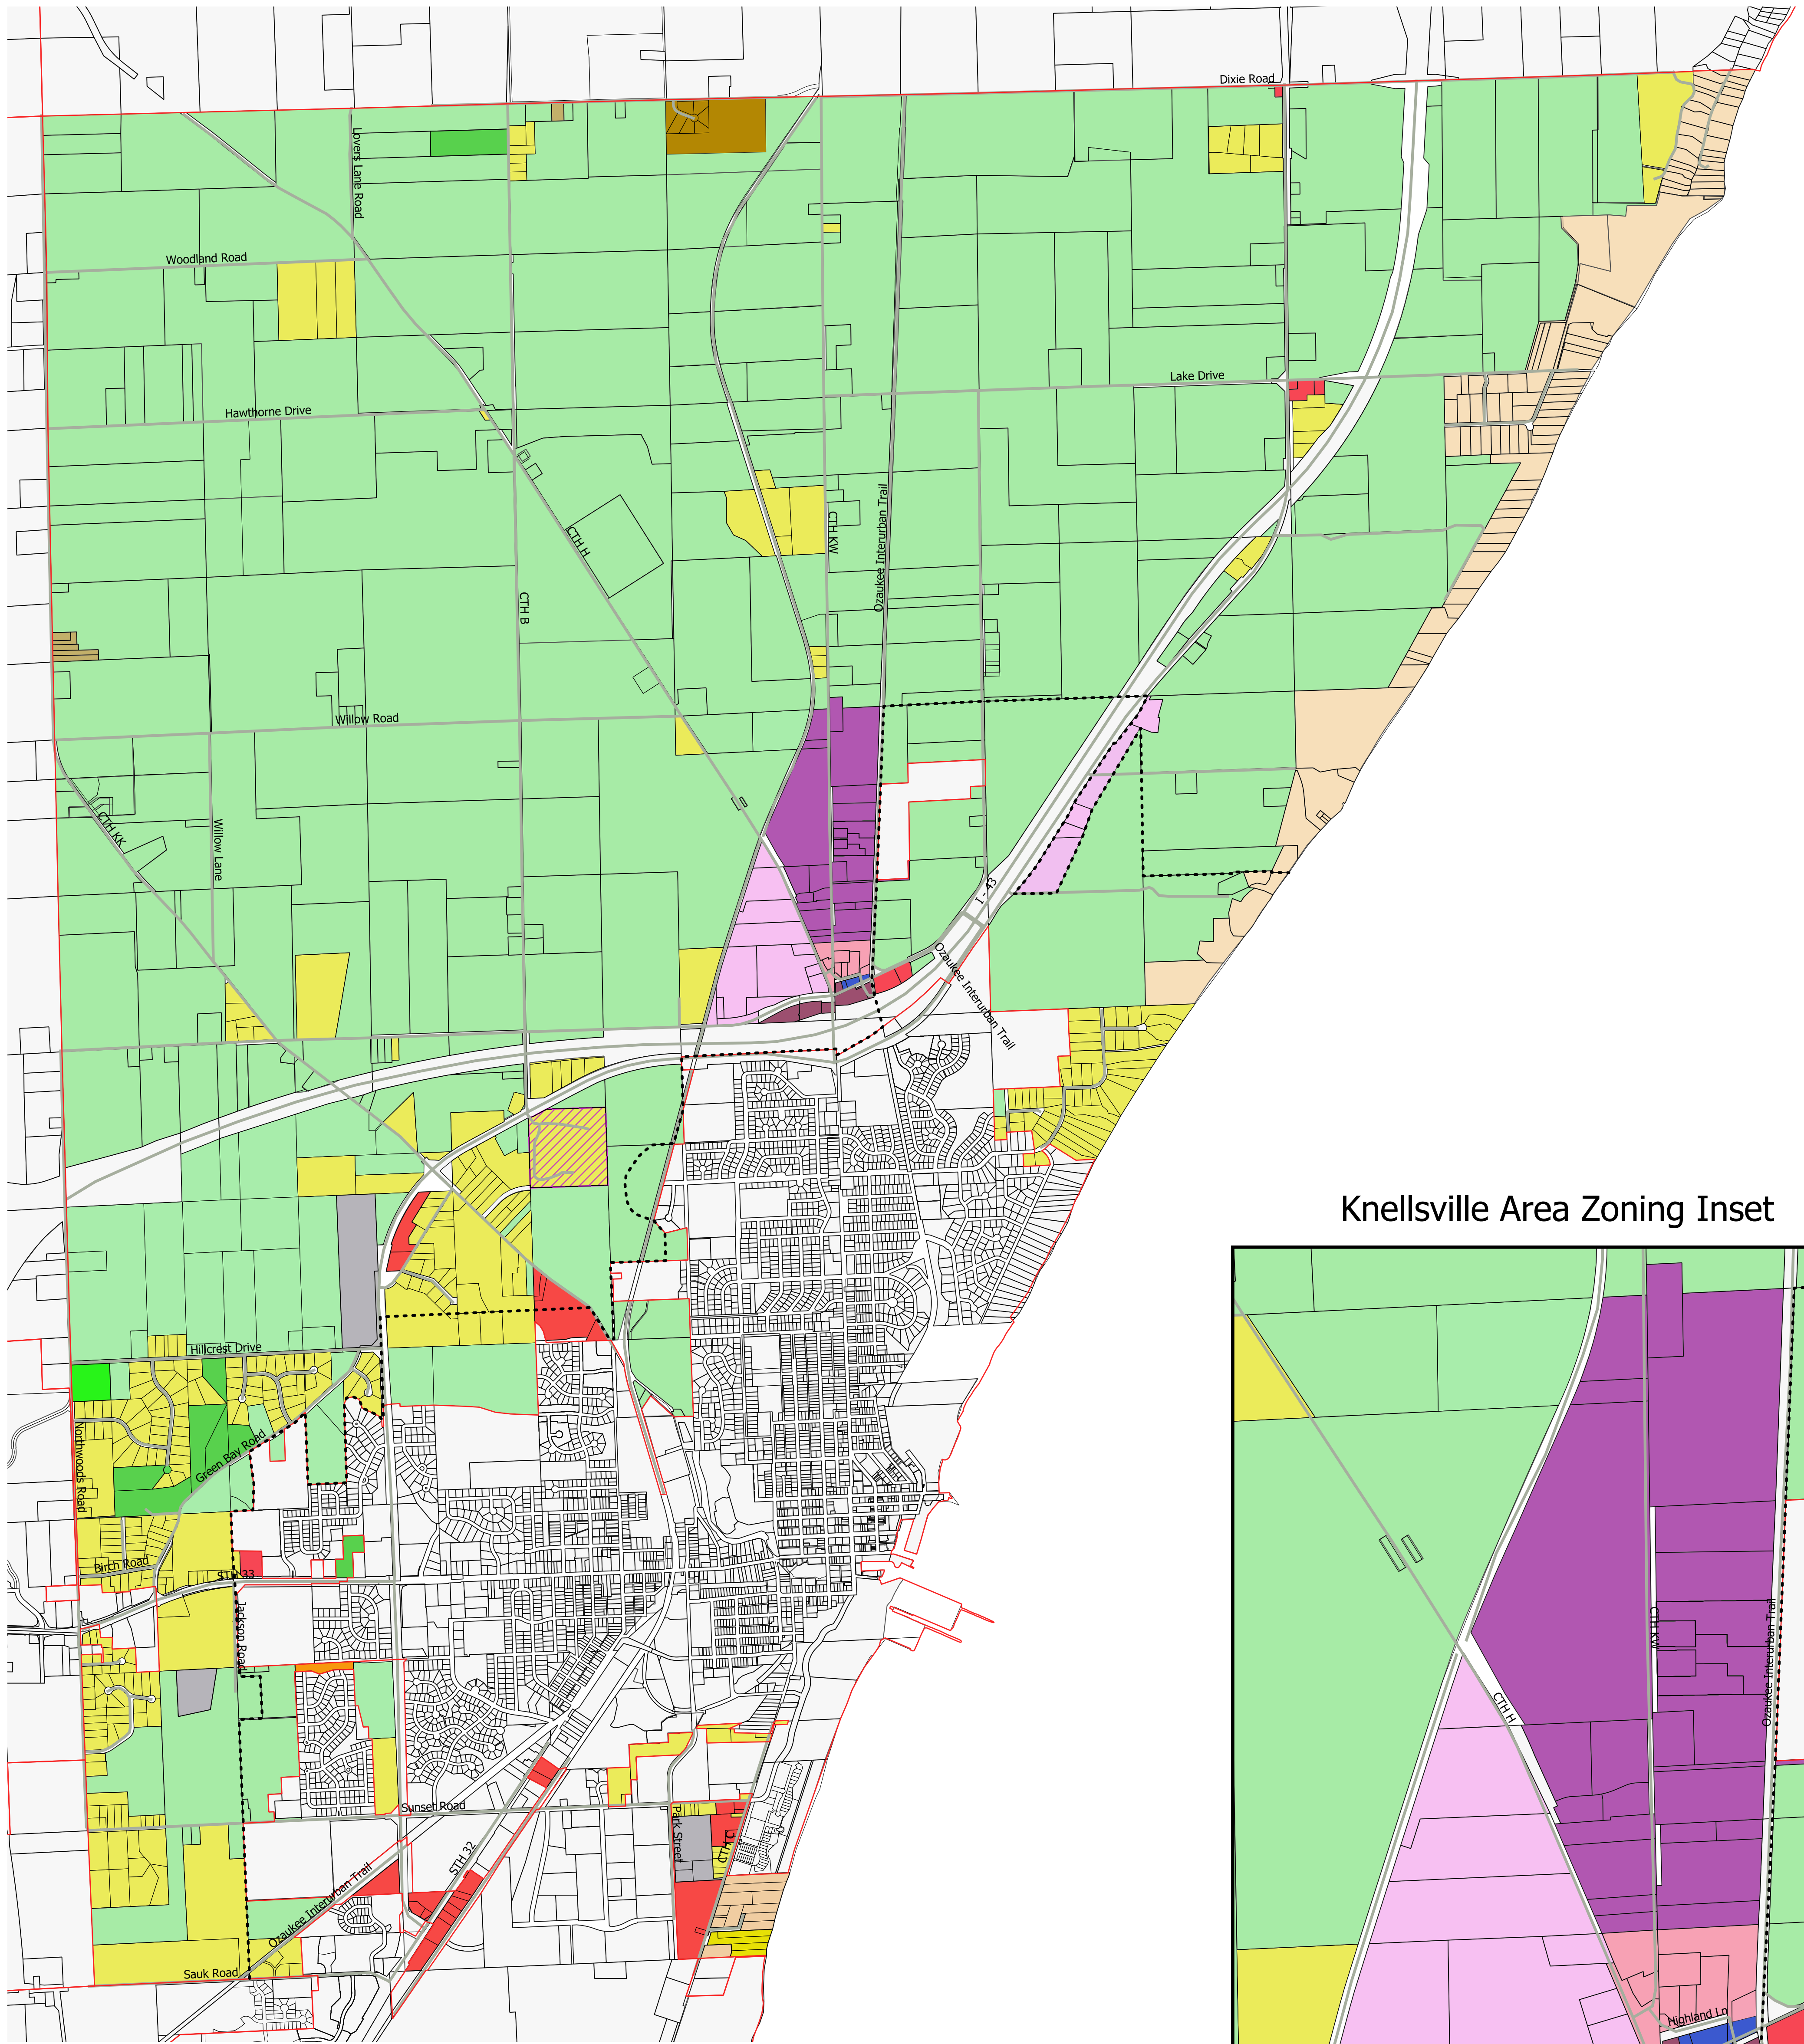

# Town of Port Washington

## Zoning Map

Knellsville Area Zoning Inset

### Legend

<b>Town Zoning</b>					
	A-1 Exclusive Agriculture		R-4 Residential		P-1 Park and Recreation
	A-2 General Agriculture		TSD Town Square District		I Institutional
	A-3 Agricultural Transition		B-1 Business	<b>Overlay Zoning</b>	
	R-1 Residential		B-2 Business		PRD Planned Residential District Overlay
	R-2 Residential		BP-1 Business Park		Ultimate City Border
	R-3 Residential		BP-2 Transitional Business Park		Municipal Boundaries
			M-1 Industrial		