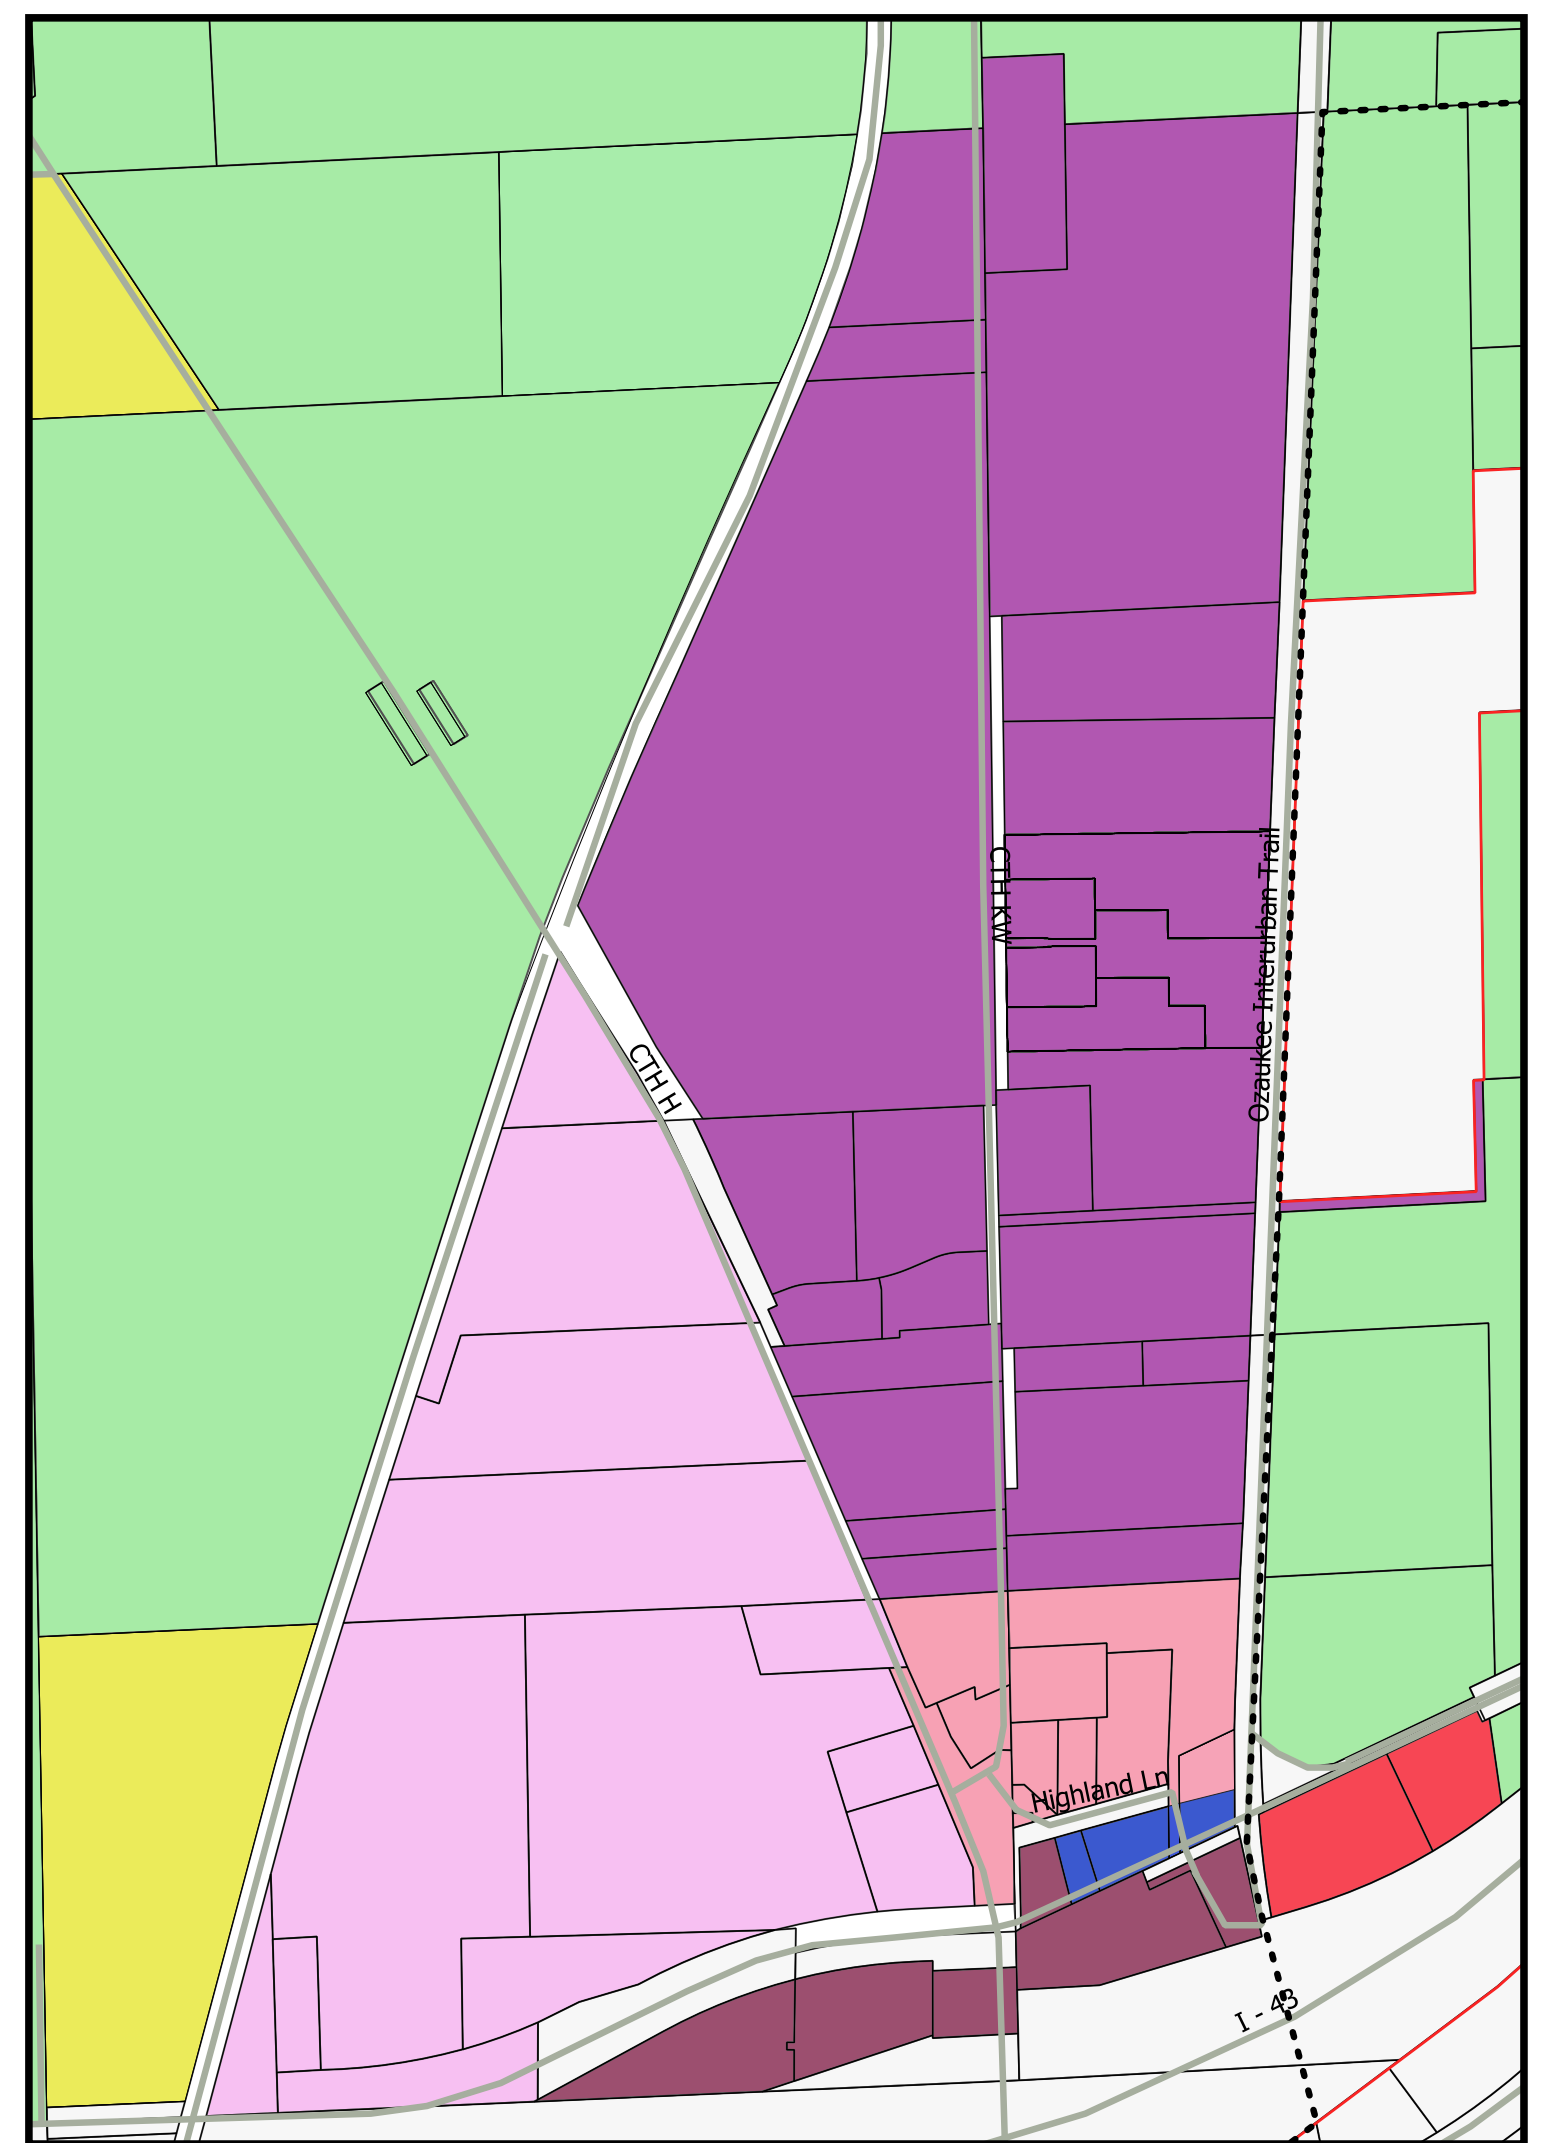

# Town of Port Washington

## Zoning Map

Knellsville Area Zoning Inset

### Legend

<b>Town Zoning</b>					
	A-1 Exclusive Agriculture		R-4 Residential		P-1 Park and Recreation
	A-2 General Agriculture		TSD Town Square District		I Institutional
	A-3 Agricultural Transition		B-1 Business	<b>Overlay Zoning</b>	
	R-1 Residential		B-2 Business		PRD Planned Residential District Overlay
	R-2 Residential		BP-1 Business Park		Ultimate City Border
	R-3 Residential		BP-2 Transitional Business Park		Municipal Boundaries
			M-1 Industrial		